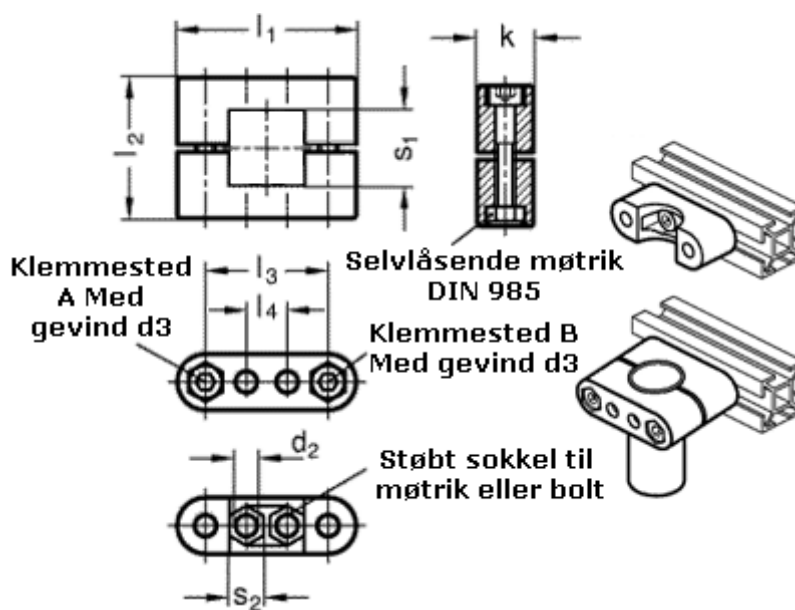

Article number: 20231V252NI

Description: E+G

Tube supports GN231-V25-22-NI

Measures

$d_2 = 8.5$

$s_2 = 13$

$d_3 = M 8$

$k = 22$

$l_1 = 70$

$l_2 = 55$

$l_3 = 48$

$l_4 = 16$

$s_1 = 25$